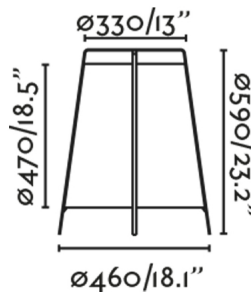

General characteristics

Type	II
IP	44
voltage	100V-240V
Cable meters	5000mm
Power	12W

Material

Body/Structure	Steel
Screen	PP

Finish

Body/Structure	Matt Black
Screen	Beige

Lighting characteristics

Light source included	NO
Light source	E27
Dimmable light source	NO
Light direction	Ambient lighting